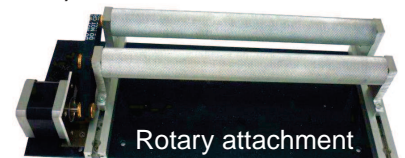

For more information call 087 135 2958 (Normal call rates), or email sales1@perfectlaser.co.za

www.perfectlaser.co.za

October 2016