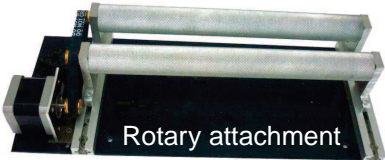

For more information call 011 036 6062, or send an email to sales1@perfectlaser.co.za

www.perfectlaser.co.za

July 2016