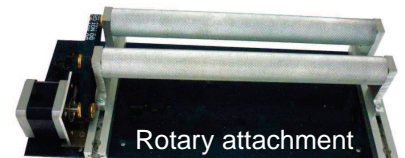

For more information call 011 036 6062, or send an email to sales1@perfectlaser.co.za

www.perfectlaser.co.za

July 2016